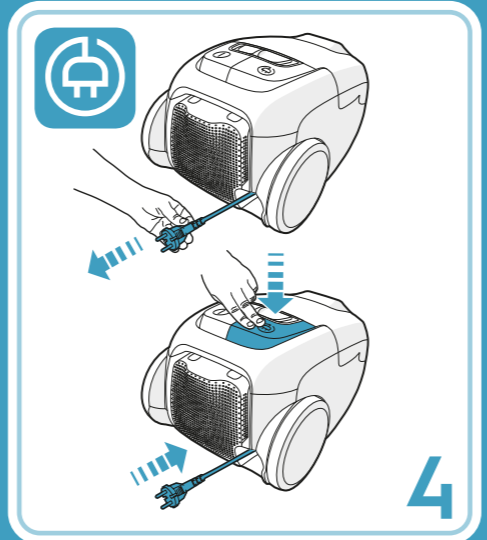

5x  
=  
1x

30°C | 24h

! [www.electrolux.com/shop](http://www.electrolux.com/shop)