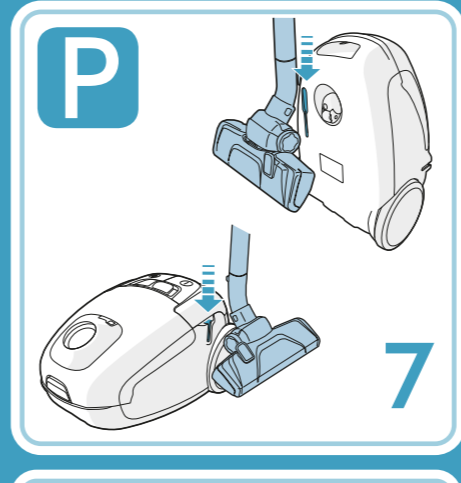

5x  
=  
1x

30°C | 24h

! [www.electrolux.com/shop](http://www.electrolux.com/shop)