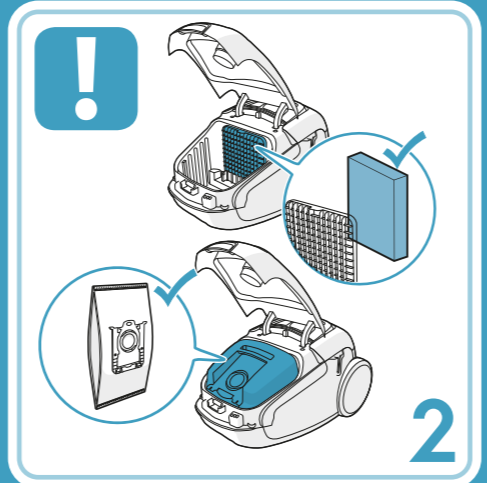

5x  
=  
1x

30°C | 24h

! [www.electrolux.com/shop](http://www.electrolux.com/shop)