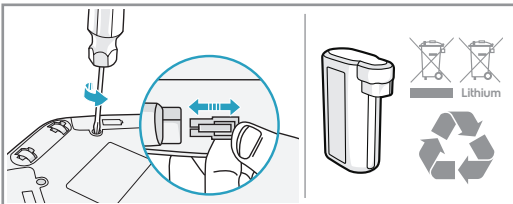

PURE i9, PURE i8

1. 1x
   - 2x
   - 1x
   - 2x
   - 3x
   - 4x
2. Robotic main brush
   Ref : ERMB1
   PNC : 9009230740
3. Robotic side brush 2 pack
   Ref : ERSB3
   PNC : 9009230765
4. Purei9/i8 Performance kit
   Ref : ERK2
   PNC : 9001691139
5. Robotic side brush 4 pack
   Ref : ERSB2
   PNC : 900168393

The software in the robot is partly based on free and open source software. To access the source code of these components and to see the full copyright information and applicable license terms, please visit: www.electrolux.com/rvc-supplementary

For control according to international standards, please visit www.electrolux.com/rvc-supplementary