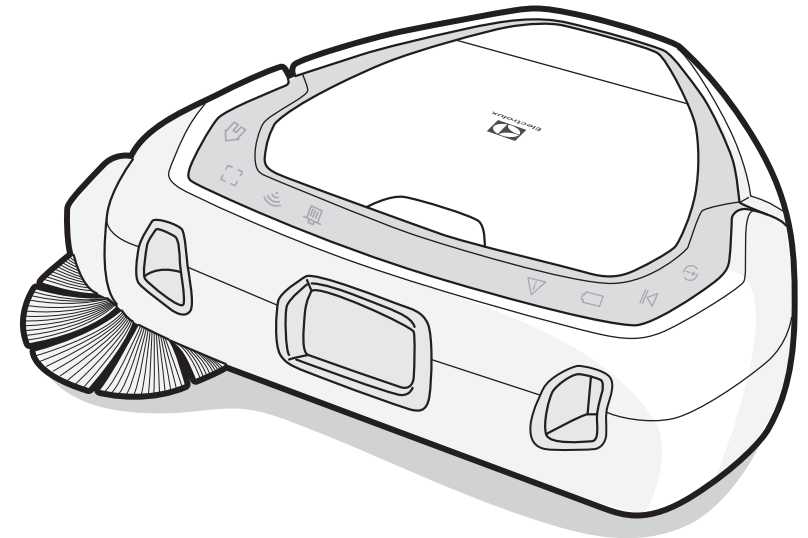

PURE i9.2
PURE i9
PURE i8

electrolux.com/shop

PURE i9.2

1. 1x
   - 2x
   - 1x
   - 2x
   - 3x
   - 4x
2. Robotic main brush
   Ref : ERMB1
   PNC : 9009230740
3. Robotic side brush 2 pack
   Ref : ERSB3
   PNC : 9009230765
4. Purei9.2 Performance kit
   Ref : ERK3
   PNC : 9009230781
5. Robotic side brush 4 pack
   Ref : ERSB2
   PNC : 900168393

PURE i9, PURE i8

1. 1x
   - 2x
   - 1x
   - 2x
   - 3x
   - 4x
2. Robotic main brush
   Ref : ERMB1
   PNC : 9009230740
3. Robotic side brush 2 pack
   Ref : ERSB3
   PNC : 9009230765
4. Purei9/i8 Performance kit
   Ref : ERK2
   PNC : 9001691139
5. Robotic side brush 4 pack
   Ref : ERSB2
   PNC : 900168393

The software in the robot is partly based on free and open source software. To access the source code of these components and to see the full copyright information and applicable license terms, please visit: www.electrolux.com/rvc-supplementary

For control according to international standards, please visit www.electrolux.com/rvc-supplementary