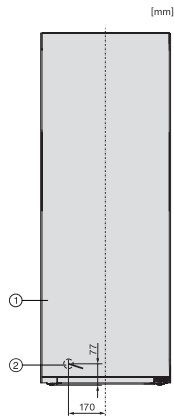

FN 4842 D

Congélateur à pose libre

avec un confort optimal grâce à NoFrost, Click2open et éclairage LED.

FN4342E, FN4842D, FN4844C, installation (footnote*)
(installation drawings)