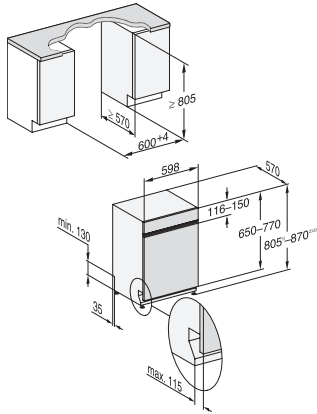

G7000, integrated dishwasher, 60cm (installation drawing)