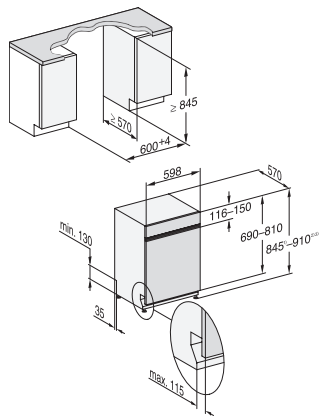

G7000, integrated dishwasher, XXL, 60cm (installation drawing)